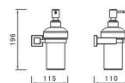

85016
Soap dispenser
Material:Brass
Finishing:Chrome

85001 L=60CM
85101 L=75CM
85201 L=45CM
Towel bar
Material:Brass
Finishing:Chrome

85002 L=60CM
85102 L=75CM
85202 L=45CM
Double towel bar
Material:Brass
Finishing:Chrome