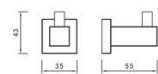

85010
Robe hook
Material:Brass
Finishing:Chrome