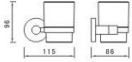

89006
Tumbler holder
Material:Brass
Finishing:Chrome