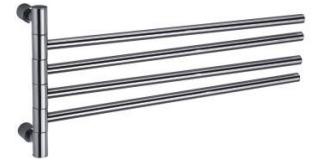

85016
Soap dispenser
Material:Brass
Finishing:Chrome

85001 L=60CM
85101 L=75CM
85201 L=45CM
Towel bar
Material:Brass
Finishing:Chrome

85002 L=60CM
85102 L=75CM
85202 L=45CM
Double towel bar
Material:Brass
Finishing:Chrome

Material:Brass
Finishing:Chrome

MIRROR

M0014
Shaving and cosmetic mirror,
round wall mounted
Material:Stainless steel
Finishing:Chrome

ACCESSOIRES

92032
Three towel bar
Material:Brass
Finishing:Chrome

92042
Four towel bar
Material:Brass
Finishing:Chrome

85303
Double glass shelf
Material:Brass
Tempered glass
Finishing:Chrome

85203
Glass shelf
Material:Brass
Tempered glass
Finishing:Chrome