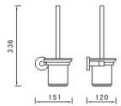

85016
Soap dispenser
Material:Brass
Finishing:Chrome

85001 L=60CM
85101 L=75CM
85201 L=45CM
Towel bar
Material:Brass
Finishing:Chrome

85002 L=60CM
85102 L=75CM
85202 L=45CM
Double towel bar
Material:Brass
Finishing:Chrome

89007
Soap dish holder
Material:Brass
Finishing:Chrome

89009
Soap basket
Material:Brass
Finishing:Chrome

89010
Double robe hook
Material:Brass
Finishing:Chrome

89111
89011 Without cover
Roll holder
Material:Brass /Stainless steel cover
Finishing:Chrome

89004
Towel ring
Material:Brass
Finishing:Chrome

89016
Soap dispenser
Material:Brass
Finishing:Chrome

89005
Toilet brush holder
Material:Brass
Finishing:Chrome

89001 L=60CM
89101 L=75CM
89201 L=45CM
Towel bar
Material:Brass
Finishing:Chrome

89002 L=60CM
89102 L=75CM
89202 L=45CM
Double towel bar
Material:Brass
Finishing:Chrome

89003
Glass shelf
Material:Brass
Tempered glass
Finishing:Chrome

89012
Double bath towel shelf
Material:Brass
Finishing:Chrome