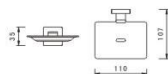

85006
Tumbler holder
Material:Brass
Finishing:Chrome

85008
Double tumbler holder
Material:Brass
Finishing:Chrome

85010
Robe hook
Material:Brass
Finishing:Chrome