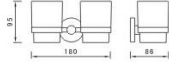

89008
Double tumbler holder
Material:Brass
Finishing:Chrome