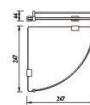

85203
Glass shelf
Material:Brass
Tempered glass
Finishing:Chrome