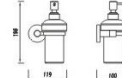

85016
Soap dispenser
Material:Brass
Finishing:Chrome

85001 L=60CM
85101 L=75CM
85201 L=45CM
Towel bar
Material:Brass
Finishing:Chrome

85002 L=60CM
85102 L=75CM
85202 L=45CM
Double towel bar
Material:Brass
Finishing:Chrome

89004
Towel ring
Material:Brass
Finishing:Chrome

89016
Soap dispenser
Material:Brass
Finishing:Chrome

89005
Toilet brush holder
Material:Brass
Finishing:Chrome

89001 L=60CM
89101 L=75CM
89201 L=45CM
Towel bar
Material:Brass
Finishing:Chrome