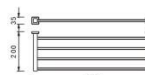

85006
Tumbler holder
Material:Brass
Finishing:Chrome

85008
Double tumbler holder
Material:Brass
Finishing:Chrome

85010
Robe hook
Material:Brass
Finishing:Chrome