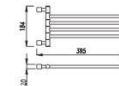

Material:Brass
Finishing:Chrome

MIRROR

M0014
Shaving and cosmetic mirror,
round wall mounted
Material:Stainless steel
Finishing:Chrome

ACCESSOIRES

92032
Three towel bar
Material:Brass
Finishing:Chrome

92042
Four towel bar
Material:Brass
Finishing:Chrome