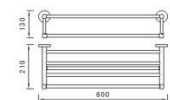

89004
Towel ring
Material:Brass
Finishing:Chrome

89016
Soap dispenser
Material:Brass
Finishing:Chrome

89005
Toilet brush holder
Material:Brass
Finishing:Chrome

89001 L=60CM
89101 L=75CM
89201 L=45CM
Towel bar
Material:Brass
Finishing:Chrome

89002 L=60CM
89102 L=75CM
89202 L=45CM
Double towel bar
Material:Brass
Finishing:Chrome

89003
Glass shelf
Material:Brass
Tempered glass
Finishing:Chrome

89012
Double bath towel shelf
Material:Brass
Finishing:Chrome