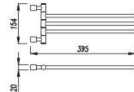

ACCESSOIRES

92032
Three towel bar
Material:Brass
Finishing:Chrome