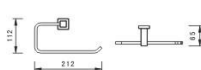

85004
Towel ring
Material:Brass
Finishing:Chrome