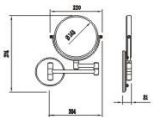

MIRROR

M0014
Shaving and cosmetic mirror,
round wall mounted
Material:Stainless steel
Finishing:Chrome