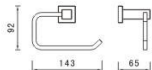

85011
Roll holder
Material:Brass
Finishing:Chrome