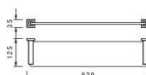

85016
Soap dispenser
Material:Brass
Finishing:Chrome

85001 L=60CM
85101 L=75CM
85201 L=45CM
Towel bar
Material:Brass
Finishing:Chrome

85002 L=60CM
85102 L=75CM
85202 L=45CM
Double towel bar
Material:Brass
Finishing:Chrome