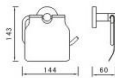

89111
89011 Without cover
Roll holder
Material:Brass /Stainless steel cover
Finishing:Chrome