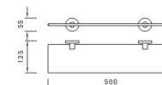

89003
Glass shelf
Material:Brass
Tempered glass
Finishing:Chrome